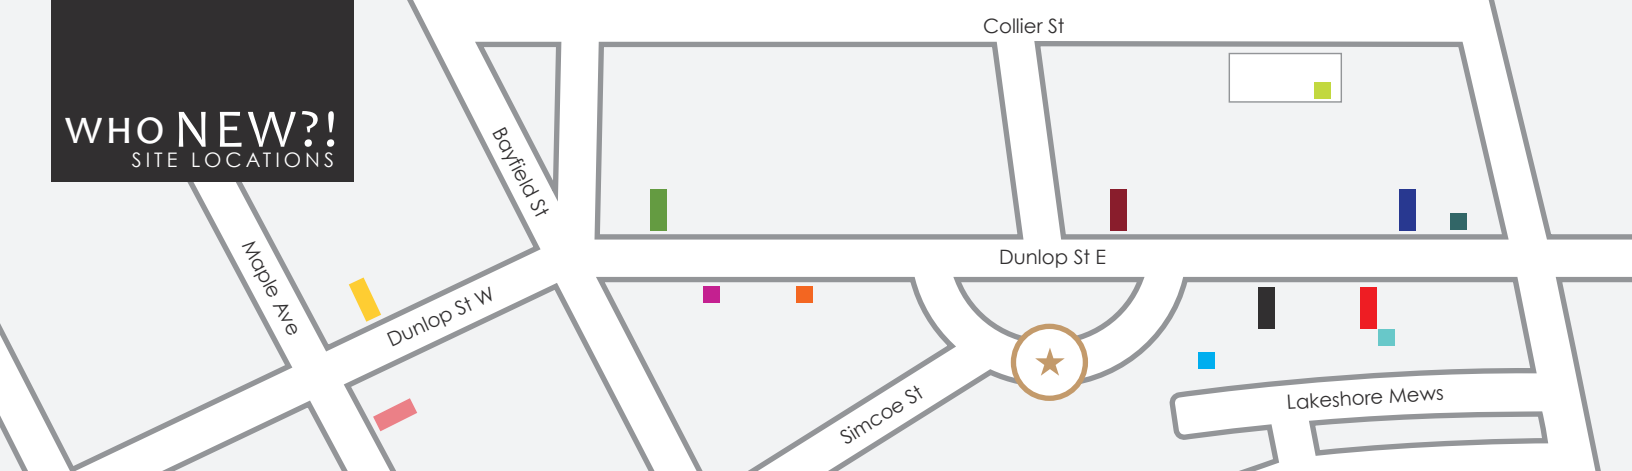

WHO NEW?! SITE LOCATIONS

 PAULINE BRADSHAW
STUDIO
75 Collier St

 THE FRONT ROOM
118 Dunlop St E

 GALLERY 111
111 Dunlop St E

 CANVAS AND
CABERNET
72 Dunlop St E

 IMAGO
25 Dunlop St E

 THE LAZY TULIP
29 Maple Ave

 MARLOW
FRAMING & ART
124 Dunlop St E

 BOHEMIA
125 Dunlop St E

 GARY OWEN
FRAMING
& FINE ART
89 Dunlop St E

 THE GRILLED CHEESE
SOCIAL EATERY
53 Dunlop St E

 THE CREATIVE SPACE
12 Dunlop St E

 FEATURE EXHIBIT
Weather Permitting

 THE EDGE GALLERY
32 Dunlop St W